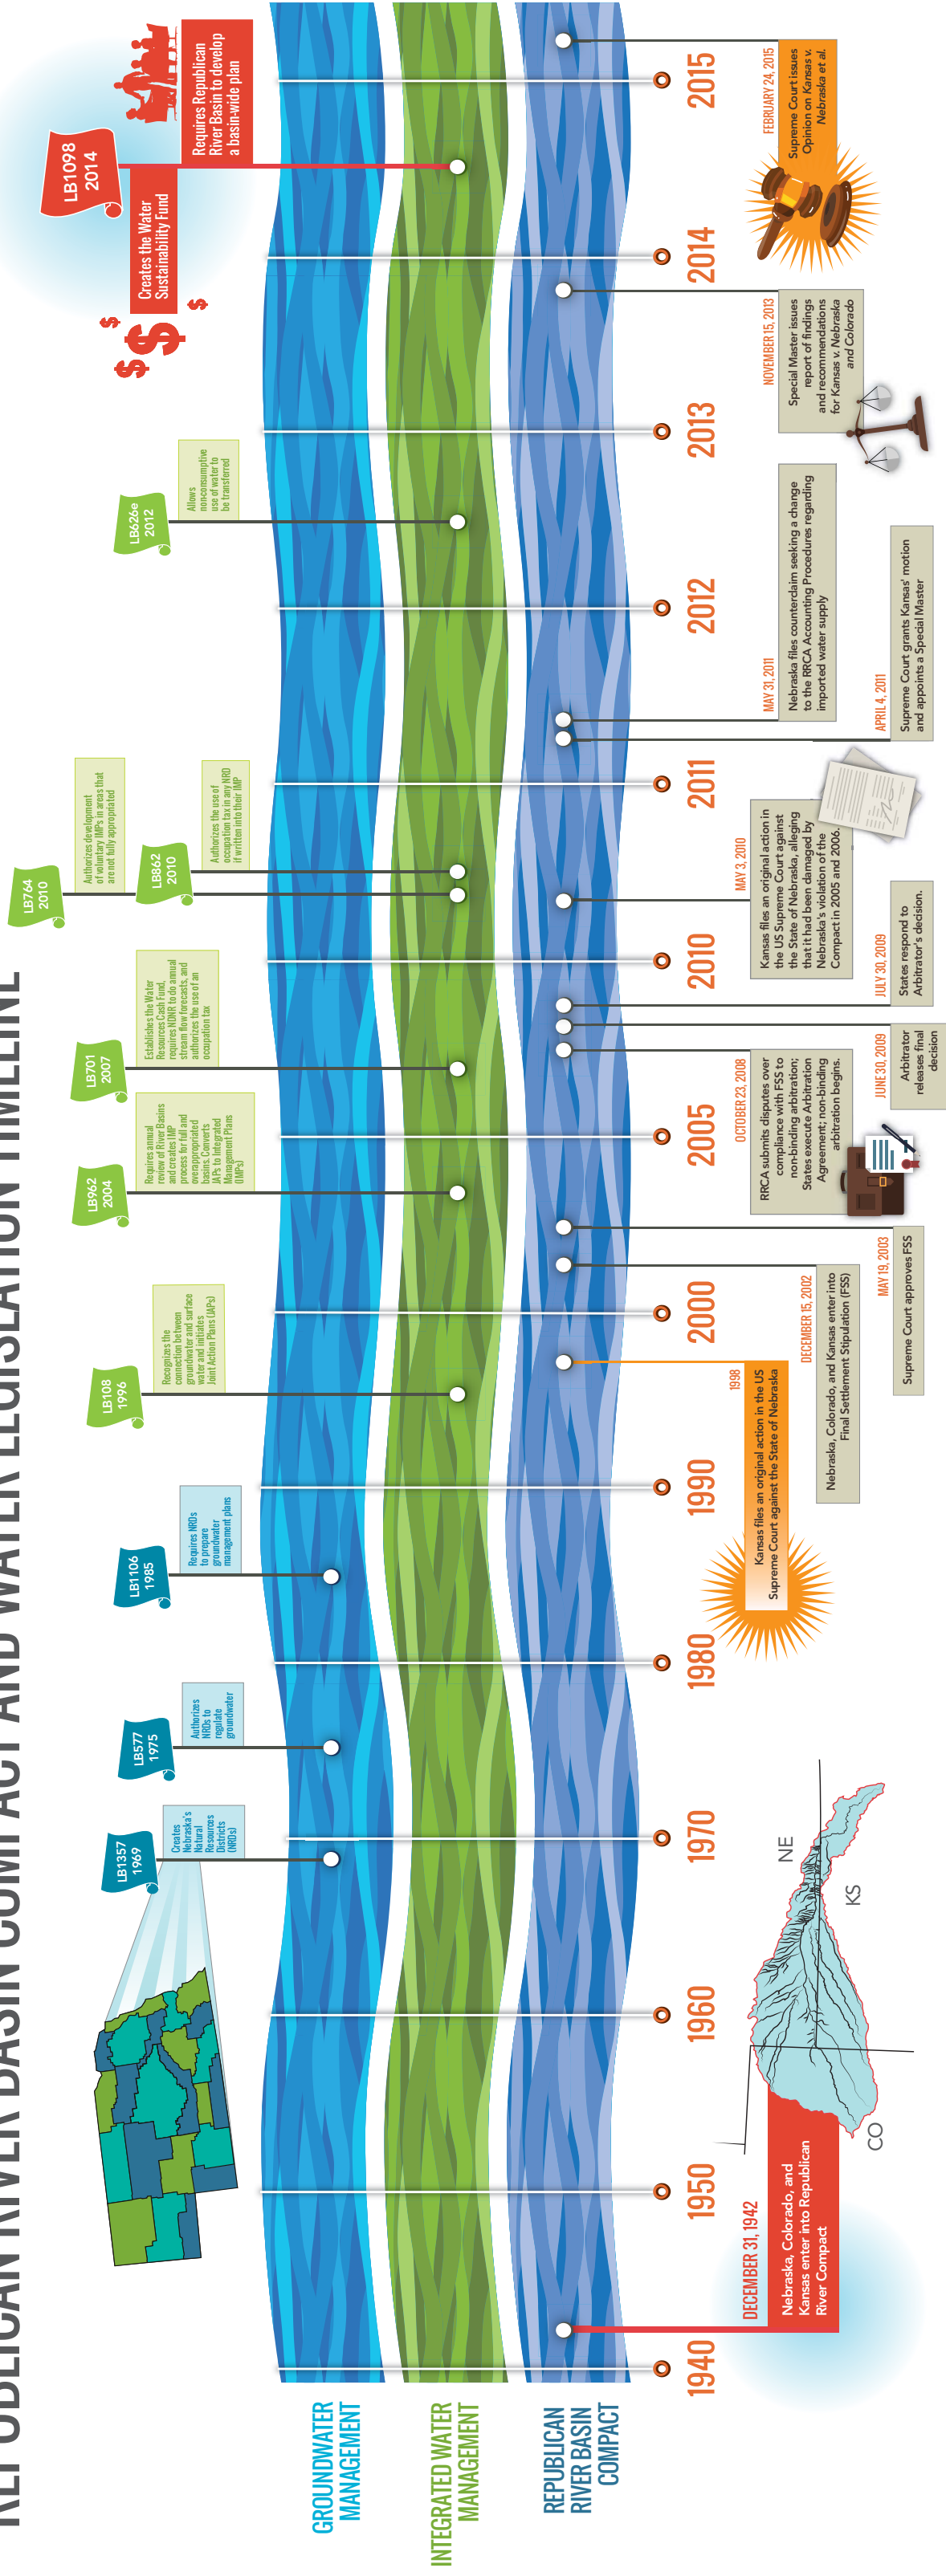

REPUBLICAN RIVER BASIN COMPACT AND WATER LEGISLATION TIMELINE

GROUNDWATER MANAGEMENT

INTEGRATED WATER MANAGEMENT

REPUBLICAN RIVER BASIN COMPACT